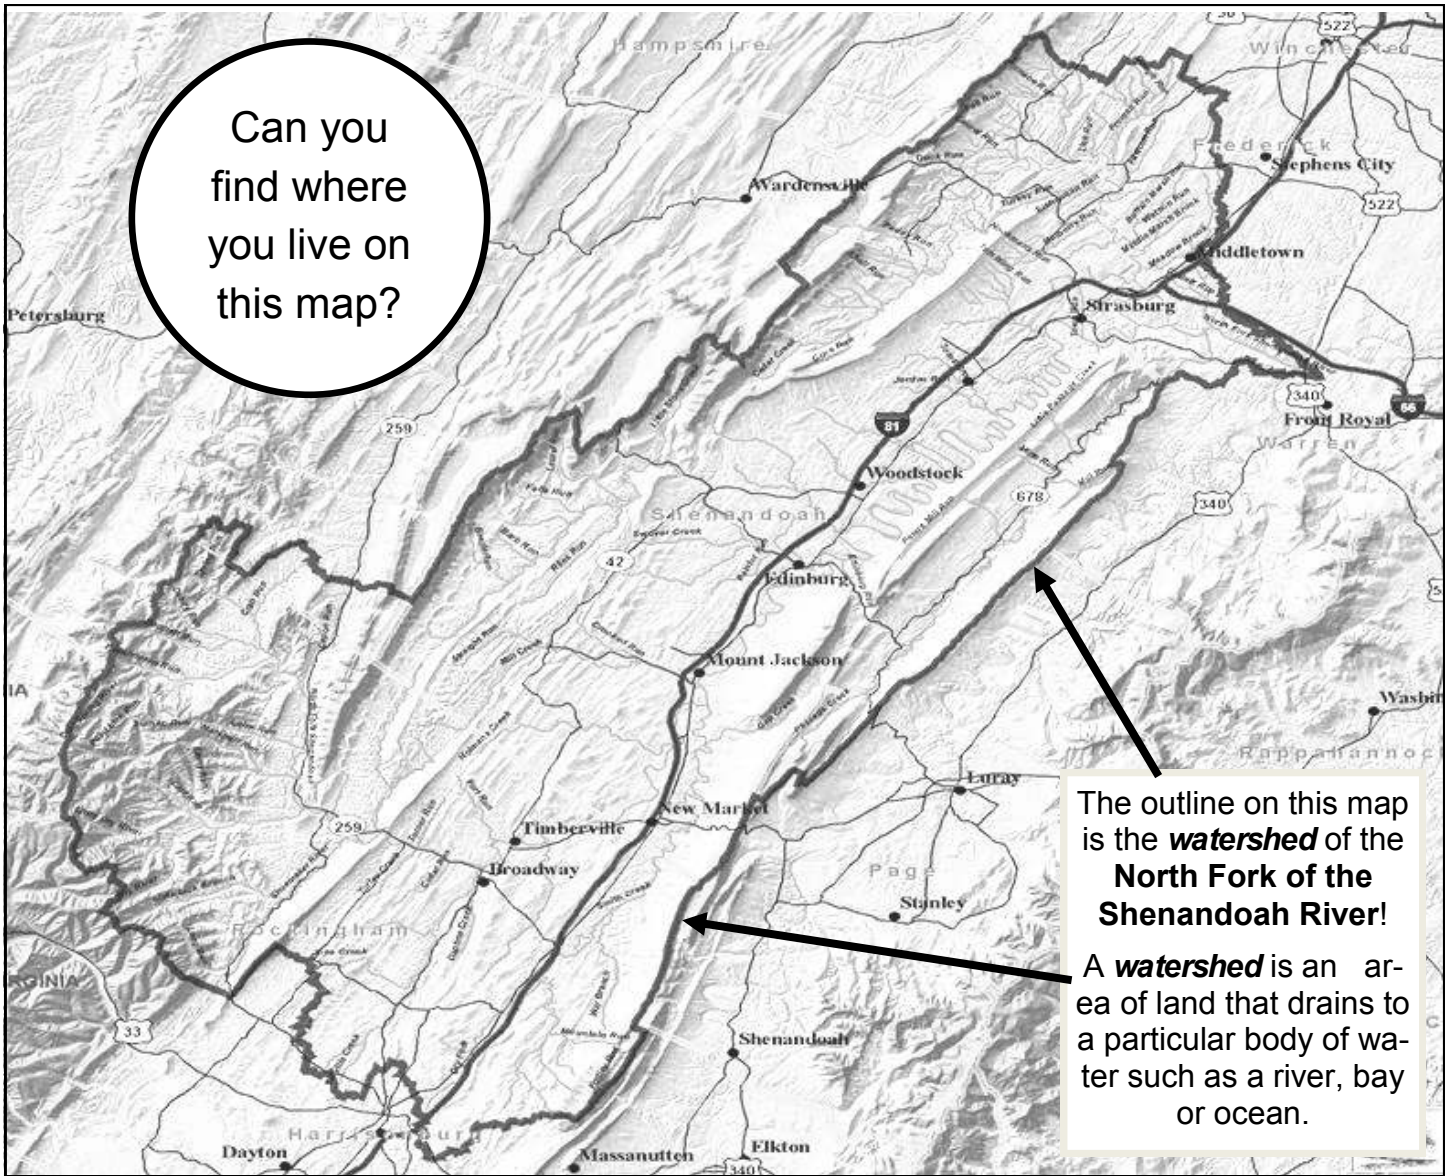

“This is what I really look like.”

Central Stoneroller
Campostoma anomalum

The central stoneroller is a member of the Cyprinidae family of minnows.

Description: Dark olive-colored body; Fins in spawning males have orange, black and pale bands; Long stocky body; Long snout overhangs the mouth; Tubercles, or bumps, present on male on head and body.

Size: Adults are 2 1/2 to 5 inches long.

Habitat: Found in clear streams over a hard bottom in runs and riffles.

Distribution in Virginia: Found in all major watersheds in Virginia except the Rappahannock and York Rivers.

Food Habits: Eats algae and detri-

Can you find where you live on this map?

The outline on this map is the **watershed** of the **North Fork of the Shenandoah River!**
 A **watershed** is an area of land that drains to a particular body of water such as a river, bay or ocean.

What does the outline of the watershed look like to you?
 It looks like a bird to me!

Write & draw your answer here: