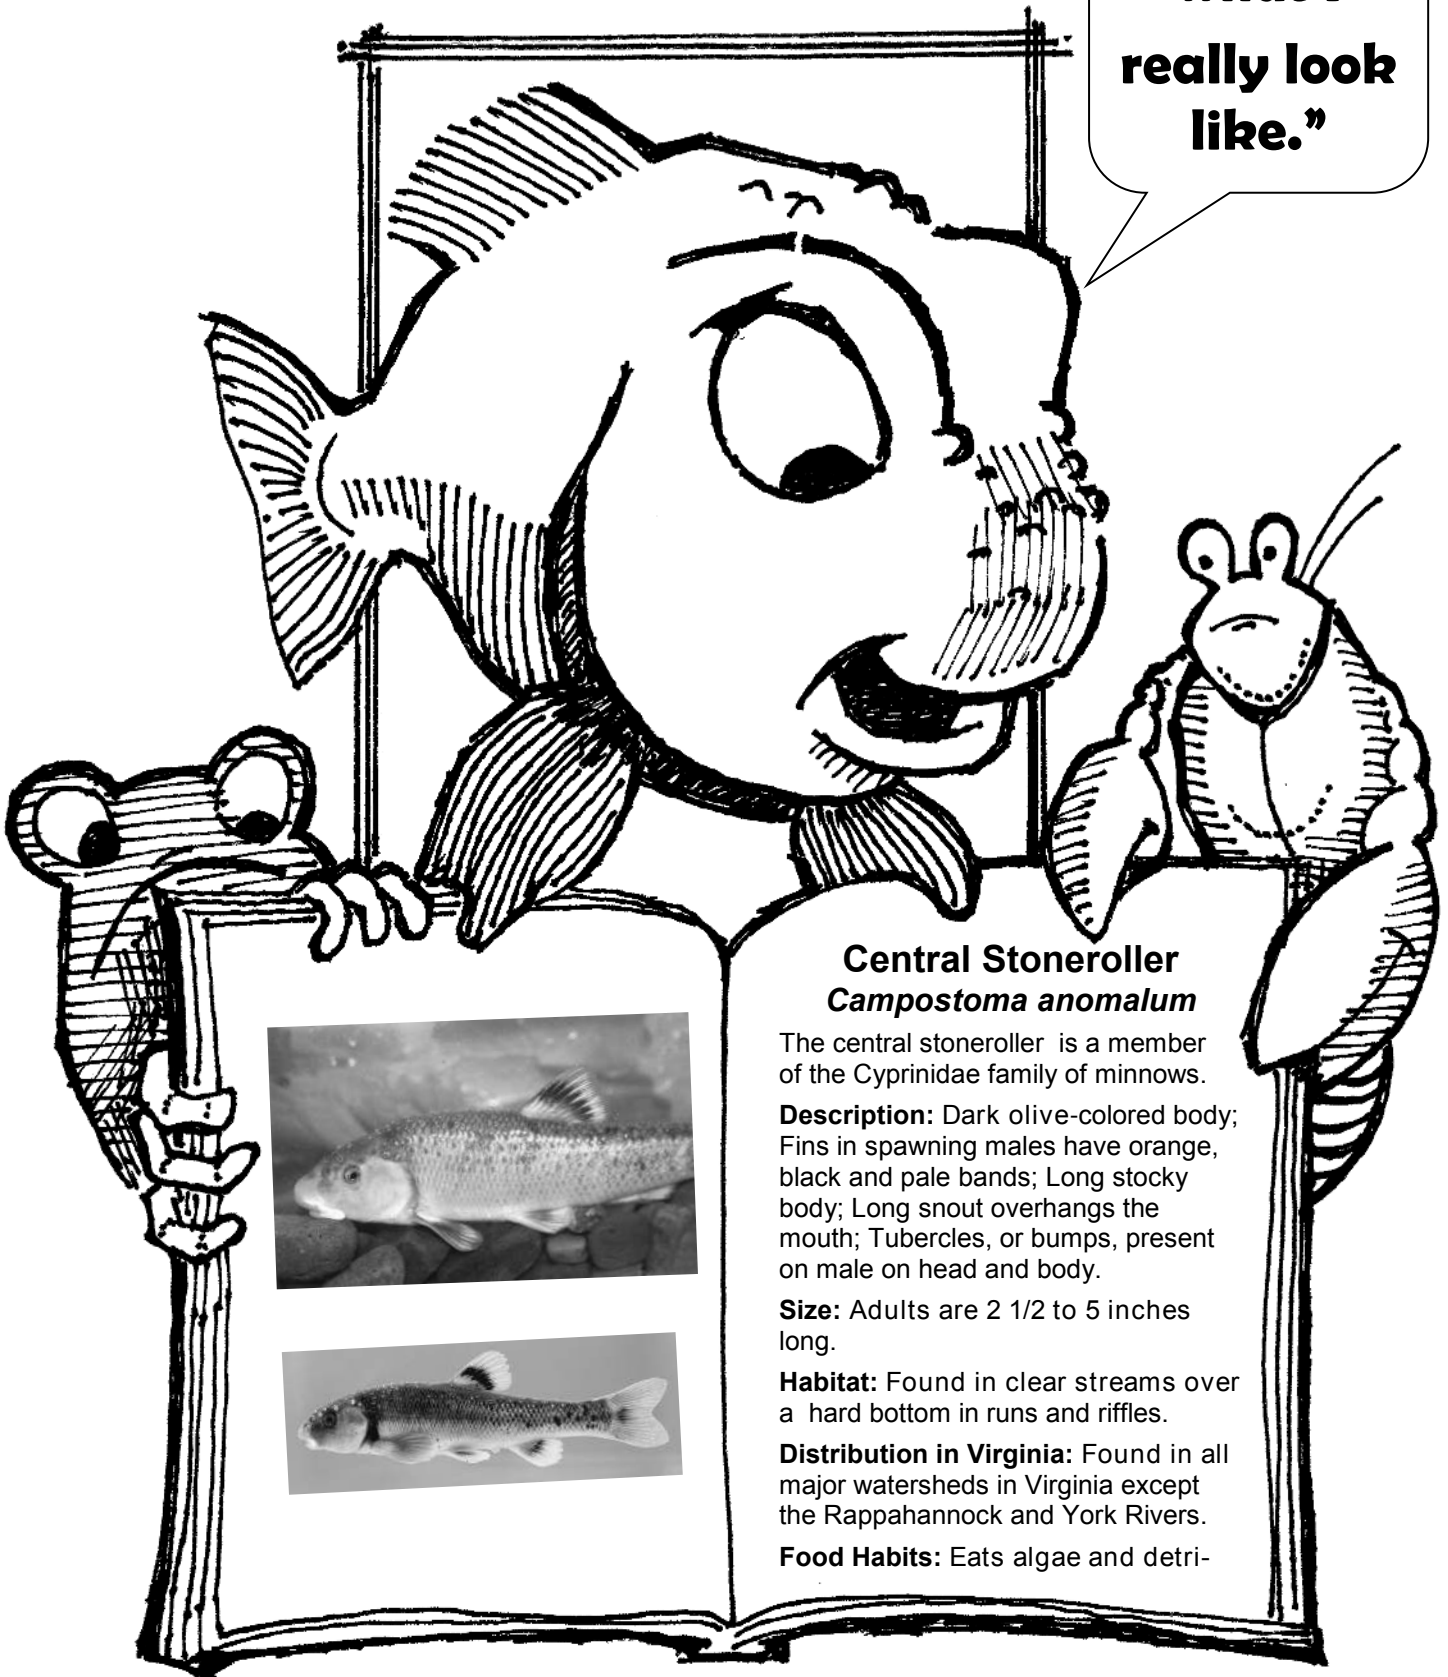

“This is what I really look like.”

Central Stoneroller
Campostoma anomalum

The central stoneroller is a member of the Cyprinidae family of minnows.

Description: Dark olive-colored body; Fins in spawning males have orange, black and pale bands; Long stocky body; Long snout overhangs the mouth; Tubercles, or bumps, present on male on head and body.

Size: Adults are 2 1/2 to 5 inches long.

Habitat: Found in clear streams over a hard bottom in runs and riffles.

Distribution in Virginia: Found in all major watersheds in Virginia except the Rappahannock and York Rivers.

What does the outline of the watershed look like to you?
 It looks like a bird to me!

Write & draw your answer here: